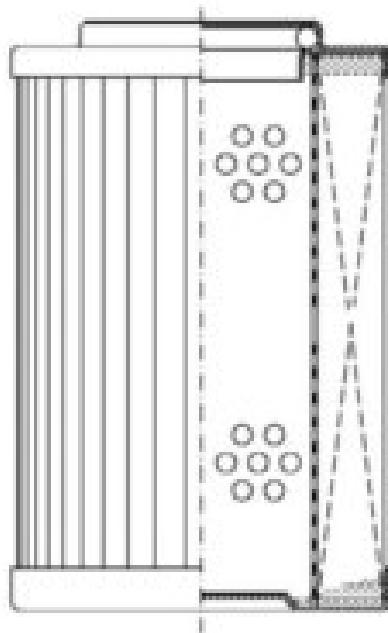

Buy Big, Save Big! - www.bigfilterstore.com - 866-673-0345

Technical Data for Big Filter #: BFS-6AB8D

[Click to view stock, pricing and volume discount information](#)

Filter Type Details

Part Type: Hydraulic
Filter Type: Pressure Line
Media: Polyester
Seal Material: Viton
Fluid Type: HH / HL / HM / HV
Flow Direction: Outside-In

Dimensions (Inches)

Height: 3.27
O.D. Top: 2.44 **O.D. Bottom:** 2.44
I.D. Top: 1.27 **I.D. Bottom:**
Weight (lbs): 0.259

Rating

Micron 1: 25 **Beta Ratio 1:** 2/25
Micron 2: **Beta Ratio 2:**
Flow Rate (GPM): **Capacity (gr):**
Collapse Pressure (psi): 145 **Burst Pressure (psi)**
Filter area (sq in):

Misc. Information

Thread Type:
Thread Size (in):
By-pass: No
Handle: No
Wrap: No

Contact Information

Big Filter Inc.
162 Kerr Dr.
Sault Ste. Marie, ON
P6A 5H9
Canada

Big Filter Inc.
605 Ridge St, #144
Sault Ste. Marie, MI
49783
USA