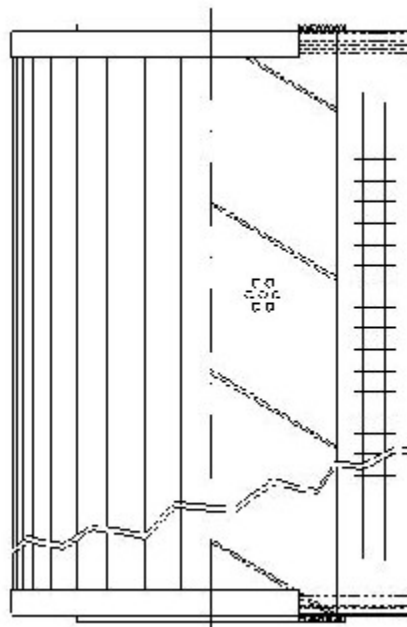

Buy Big, Save Big! - www.bigfilterstore.com - 866-673-0345

Technical Data for Big Filter #: BFS-6BE1D

[Click to view stock, pricing and volume discount information](#)

Filter Type Details

Part Type: Hydraulic
Filter Type: Return Line
Media: Polyester
Seal Material: Buna
Fluid Type: HH / HL / HM / HV
Flow Direction: Outside-In

Dimensions (Inches)

Height: 17.95
O.D. Top: 5.98 **O.D. Bottom:** 5.98
I.D. Top: 2.13 **I.D. Bottom:** 2.13
Weight (lbs): 5.5

Rating

Micron 1: 5 **Beta Ratio 1:** 2/5
Micron 2: **Beta Ratio 2:**
Flow Rate (GPM): **Capacity (gr):**
Collapse Pressure (psi): 102 **Burst Pressure (psi)**
Filter area (sq in):

Misc. Information

Thread Type:
Thread Size (in):
By-pass: No
Handle: No
Wrap: No

Contact Information

Big Filter Inc.
 162 Kerr Dr.
 Sault Ste. Marie, ON
 P6A 5H9
 Canada

Big Filter Inc.
 605 Ridge St, #144
 Sault Ste. Marie, MI
 49783
 USA