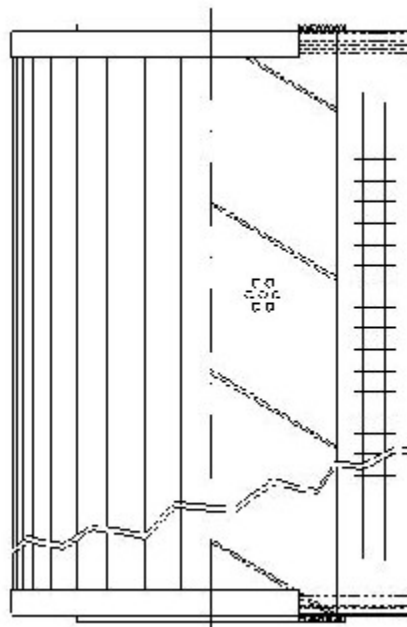

Buy Big, Save Big! - www.bigfilterstore.com - 866-673-0345

Technical Data for Big Filter #: BFS-73FA8

[Click to view stock, pricing and volume discount information](#)

Filter Type Details

Part Type: Hydraulic
Filter Type: Return Line
Media: Polyester
Seal Material: Buna
Fluid Type: HH / HL / HM / HV
Flow Direction: Outside-In

Dimensions (Inches)

Height: 17.95
O.D. Top: 5.98 **O.D. Bottom:** 5.98
I.D. Top: 2.13 **I.D. Bottom:** 2.13
Weight (lbs): 5.5

Rating

Micron 1: 10 **Beta Ratio 1:** 2/10
Micron 2: **Beta Ratio 2:**
Flow Rate (GPM): **Capacity (gr):**
Collapse Pressure (psi): 102 **Burst Pressure (psi)**
Filter area (sq in):

Misc. Information

Thread Type:
Thread Size (in):
By-pass: No
Handle: No
Wrap: No

Contact Information

Big Filter Inc.
 162 Kerr Dr.
 Sault Ste. Marie, ON
 P6A 5H9
 Canada

Big Filter Inc.
 605 Ridge St, #144
 Sault Ste. Marie, MI
 49783
 USA