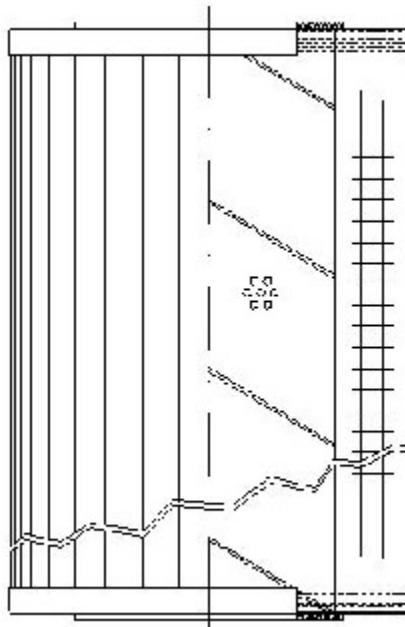

Dimensions (Inches)

Height: 17.95
O.D. Top: 5.98 **O.D. Bottom:** 5.98
I.D. Top: 2.13 **I.D. Bottom:** 2.13
Weight (lbs): 5.5

Rating

Micron 1: 25 **Beta Ratio 1:** 2/25
Micron 2: **Beta Ratio 2:**
Flow Rate (GPM): **Capacity (gr):**
Collapse Pressure (psi):102 **Burst Pressure (psi)**
Filter area (sq in):

Misc. Information

Thread Type:
Thread Size (in):
By-pass: No
Handle: No
Wrap: No

Contact Information

Big Filter Inc.
 162 Kerr Dr.
 Sault Ste. Marie, ON
 P6A 5H9
 Canada

Big Filter Inc.
 605 Ridge St, #144
 Sault Ste. Marie, MI
 49783
 USA