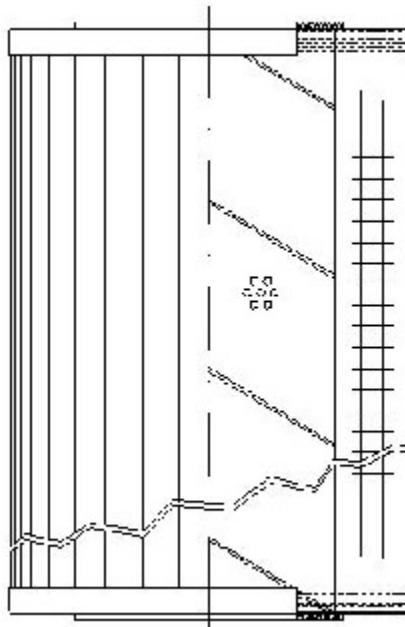

Dimensions (Inches)

Height: 17.95
O.D. Top: 5.98 **O.D. Bottom:** 5.98
I.D. Top: 2.13 **I.D. Bottom:** 2.13
Weight (lbs): 5.5

Rating

Micron 1: 40 **Beta Ratio 1:** 10/40
Micron 2: **Beta Ratio 2:**
Flow Rate (GPM): **Capacity (gr):**
Collapse Pressure (psi):102 **Burst Pressure (psi)**
Filter area (sq in):

Misc. Information

Thread Type:
Thread Size (in):
By-pass: No
Handle: No
Wrap: No

Contact Information

Big Filter Inc.
 162 Kerr Dr.
 Sault Ste. Marie, ON
 P6A 5H9
 Canada

Big Filter Inc.
 605 Ridge St, #144
 Sault Ste. Marie, MI
 49783
 USA