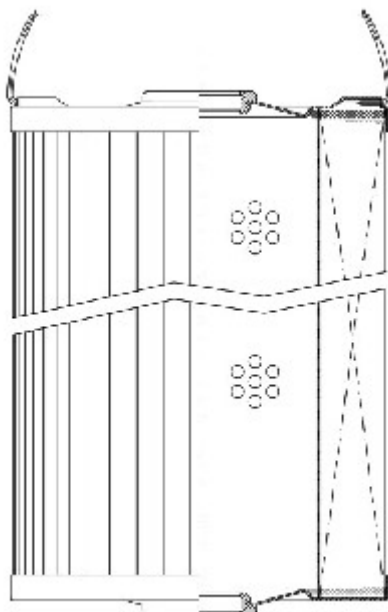

Buy Big, Save Big! - www.bigfilterstore.com - 866-673-0345

Technical Data for Big Filter #: BFS-77F87

[Click to view stock, pricing and volume discount information](#)

Filter Type Details

Part Type: Hydraulic
Filter Type: Return Line
Media: Glass
Seal Material: Buna
Fluid Type: HH / HL / HM / HV
Flow Direction: Outside-In

Dimensions (Inches)

Height: 14.35
O.D. Top: 5.91 **O.D. Bottom:** 5.91
I.D. Top: 1.24 **I.D. Bottom:** 1.24
Weight (lbs): 5.527

Rating

Micron 1: 5 **Beta Ratio 1:** 200/5.4
Micron 2: **Beta Ratio 2:** 1000/7.7
Flow Rate (GPM): **Capacity (gr):**
Collapse Pressure (psi): 304 **Burst Pressure (psi)**
Filter area (sq in): 1762

Misc. Information

Thread Type:
Thread Size (in):
By-pass: No
Handle: Yes
Wrap: No

Contact Information

Big Filter Inc.
162 Kerr Dr.
Sault Ste. Marie, ON
P6A 5H9
Canada

Big Filter Inc.
605 Ridge St, #144
Sault Ste. Marie, MI
49783
USA