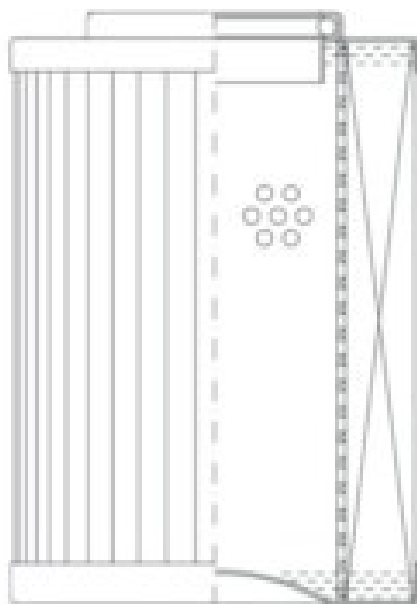

Buy Big, Save Big! - www.bigfilterstore.com - 866-673-0345

Technical Data for Big Filter #: BFS-78044

[Click to view stock, pricing and volume discount information](#)

Filter Type Details

Dimensions (Inches)

Part Type: Hydraulic
Filter Type: Pressure Line
Media: Glass
Seal Material: Buna
Fluid Type: HH / HL / HM / HV
Flow Direction: Outside-In

Height: 3.27
O.D. Top: 2.44 **O.D. Bottom:** 2.44
I.D. Top: 1.27 **I.D. Bottom:**
Weight (lbs): 2.5

Rating

Misc. Information

Micron 1: 20
Micron 2:
Flow Rate (GPM):
Collapse Pressure (psi): 101
Filter area (sq in): 117

Beta Ratio 1: 200/20.7
Beta Ratio 2: 1000/26.6
Capacity (gr): 10.5066
Burst Pressure (psi)

Thread Type:
Thread Size (in):
By-pass: No
Handle: No
Wrap: No

Contact Information

Big Filter Inc.
 162 Kerr Dr.
 Sault Ste. Marie, ON
 P6A 5H9
 Canada

Big Filter Inc.
 605 Ridge St, #144
 Sault Ste. Marie, MI
 49783
 USA