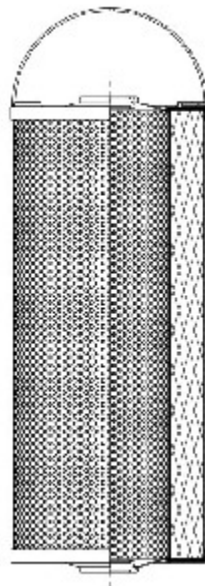

Contact Information

Big Filter Inc.
162 Kerr Dr.
Sault Ste. Marie, ON
P6A 5H9
Canada

Big Filter Inc.
605 Ridge St, #144
Sault Ste. Marie, MI
49783
USA

Toll Free: 866-673-0345
Direct: 705-255-2493

info@bigfilterstore.com
<https://www.bigfilterstore.com>