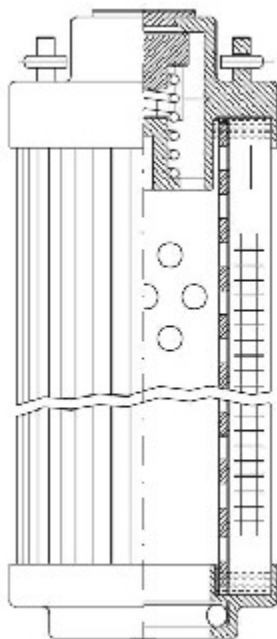

Buy Big, Save Big! - www.bigfilterstore.com - 866-673-0345

Technical Data for Big Filter #: BFS-7B66F

[Click to view stock, pricing and volume discount information](#)

Filter Type Details

Part Type: Hydraulic
Filter Type: Return Line
Media: Wire Mesh
Seal Material: Viton
Fluid Type: HH / HL / HM / HV
Flow Direction: Outside-In

Dimensions (Inches)

Height: 19.02
O.D. Top: 4.9 **O.D. Bottom:** 4.9
I.D. Top: **I.D. Bottom:** 3.8
Weight (lbs): 7.3

Rating

Micron 1: 25
Micron 2:
Flow Rate (GPM):
Collapse Pressure (psi): 435
Filter area (sq in): 1280

Beta Ratio 1:
Beta Ratio 2:
Capacity (gr):
Burst Pressure (psi)

Misc. Information

Thread Type:
Thread Size (in):
By-pass: No
Handle: Yes
Wrap: No

Contact Information

Big Filter Inc.
162 Kerr Dr.
Sault Ste. Marie, ON
P6A 5H9
Canada