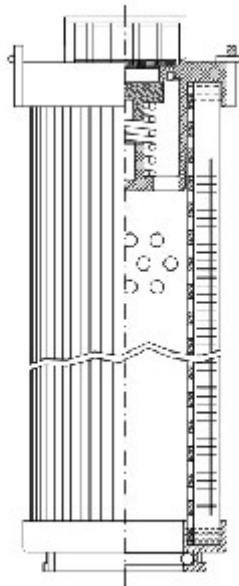

Buy Big, Save Big! - www.bigfilterstore.com - 866-673-0345

Technical Data for Big Filter #: BFS-7B87B

[Click to view stock, pricing and volume discount information](#)

Filter Type Details

Part Type: Hydraulic
Filter Type: Return Line
Media: Wire Mesh
Seal Material: Viton
Fluid Type: HH / HL / HM / HV
Flow Direction: Outside-In

Dimensions (Inches)

Height: 7.99
O.D. Top: 2.36 **O.D. Bottom:** 2.36
I.D. Top: **I.D. Bottom:** 1.35
Weight (lbs): 0.3

Rating

Micron 1: 25
Micron 2:
Flow Rate (GPM):
Collapse Pressure (psi): 435
Filter area (sq in): 216

Beta Ratio 1:
Beta Ratio 2:
Capacity (gr):
Burst Pressure (psi)

Misc. Information

Thread Type:
Thread Size (in):
By-pass: No
Handle: Yes
Wrap: No

Contact Information

Big Filter Inc.
 162 Kerr Dr.
 Sault Ste. Marie, ON
 P6A 5H9
 Canada