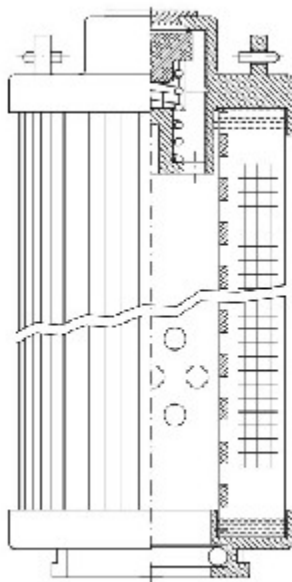

Contact Information

Big Filter Inc.
162 Kerr Dr.
Sault Ste. Marie, ON
P6A 5H9
Canada

Big Filter Inc.
605 Ridge St, #144
Sault Ste. Marie, MI
49783
USA

Toll Free: 866-673-0345
Direct: 705-255-2493

info@bigfilterstore.com
<https://www.bigfilterstore.com>