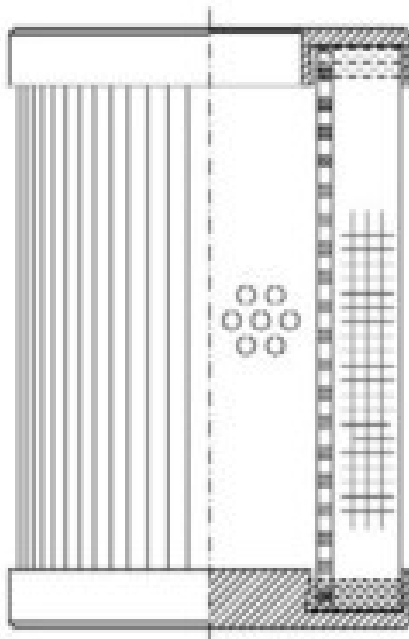

Buy Big, Save Big! - www.bigfilterstore.com - 866-673-0345

Technical Data for Big Filter #: BFS-7BAC4

[Click to view stock, pricing and volume discount information](#)

Filter Type Details

Part Type: Hydraulic
Filter Type: Pressure Line
Media: Glass
Seal Material:
Fluid Type: HH / HL / HM / HV
Flow Direction: Outside-In

Dimensions (Inches)

Height: 6.18
O.D. Top: 2.72 **O.D. Bottom:** 2.72
I.D. Top: 1.25 **I.D. Bottom:**
Weight (lbs): 2.5

Rating

Micron 1: 10 **Beta Ratio 1:** 200/9.9
Micron 2: **Beta Ratio 2:** 1000/12.4
Flow Rate (GPM): **Capacity (gr):**
Collapse Pressure (psi): 3045 **Burst Pressure (psi)**
Filter area (sq in):

Misc. Information

Thread Type:
Thread Size (in):
By-pass: No
Handle: No
Wrap: No

Contact Information

Big Filter Inc.
 162 Kerr Dr.
 Sault Ste. Marie, ON
 P6A 5H9
 Canada

Big Filter Inc.
 605 Ridge St, #144
 Sault Ste. Marie, MI
 49783
 USA