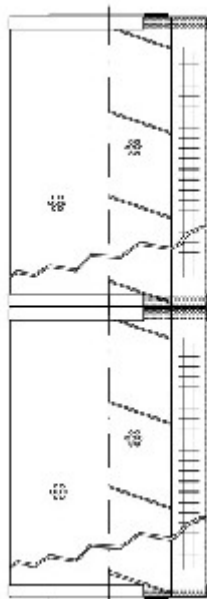

Buy Big, Save Big! - www.bigfilterstore.com - 866-673-0345

Technical Data for Big Filter #: BFS-7BEE3

[Click to view stock, pricing and volume discount information](#)

Filter Type Details

Part Type: Hydraulic
Filter Type: Return Line
Media: Glass
Seal Material: Buna
Fluid Type: HH / HL / HM / HV
Flow Direction: Outside-In

Dimensions (Inches)

Height: 35.79
O.D. Top: 5.98 **O.D. Bottom:** 5.98
I.D. Top: 2.62 **I.D. Bottom:** 2.62
Weight (lbs): 12.5

Rating

Micron 1: 3 **Beta Ratio 1:** 200/3
Micron 2: **Beta Ratio 2:** 1000/4.5
Flow Rate (GPM): **Capacity (gr):**
Collapse Pressure (psi): 102 **Burst Pressure (psi)**
Filter area (sq in):

Misc. Information

Thread Type:
Thread Size (in):
By-pass: No
Handle: No
Wrap: No

Contact Information

Big Filter Inc.
 162 Kerr Dr.
 Sault Ste. Marie, ON
 P6A 5H9
 Canada

Big Filter Inc.
 605 Ridge St, #144
 Sault Ste. Marie, MI
 49783
 USA