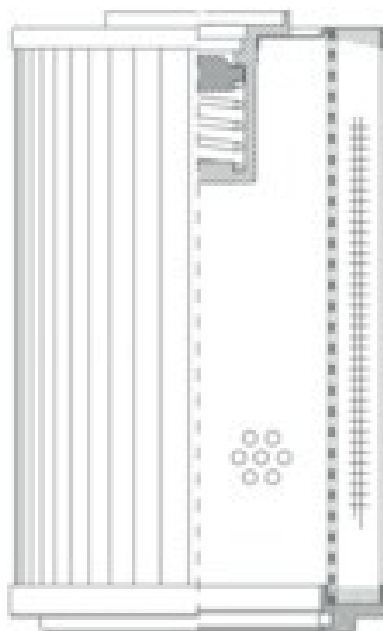

Buy Big, Save Big! - www.bigfilterstore.com - 866-673-0345

Technical Data for Big Filter #: BFS-7BEFA

[Click to view stock, pricing and volume discount information](#)

Filter Type Details

Part Type: Hydraulic
Filter Type: Return Line
Media: Cellulose
Seal Material: Viton
Fluid Type: HH / HL / HM / HV
Flow Direction: Outside-In

Dimensions (Inches)

Height: 6.69
O.D. Top: 1.65 **O.D. Bottom:** 1.65
I.D. Top: **I.D. Bottom:** 0.9
Weight (lbs): 0.349

Rating

Micron 1: 10 **Beta Ratio 1:** 2/10
Micron 2: **Beta Ratio 2:** **Capacity (gr):** 48.645
Flow Rate (GPM): **Burst Pressure (psi)**

Collapse Pressure (psi): 145

Filter area (sq in): 1081

Misc. Information

Thread Type:
Thread Size (in):
By-pass: Yes
Handle: No
Wrap: Yes

Contact Information

Big Filter Inc.
162 Kerr Dr.
Sault Ste. Marie, ON
P6A 5H9
Canada