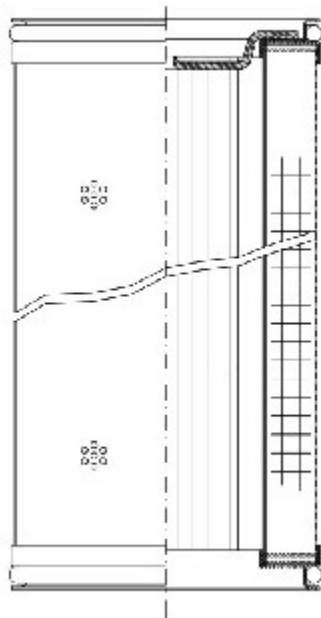

Buy Big, Save Big! - www.bigfilterstore.com - 866-673-0345

Technical Data for Big Filter #: BFS-7C1F6

[Click to view stock, pricing and volume discount information](#)

Filter Type Details

Part Type: Hydraulic
Filter Type: Return Line
Media: Wire Mesh
Seal Material:
Fluid Type: HH / HL / HM / HV
Flow Direction: Inside-Out

Dimensions (Inches)

Height: 18.98
O.D. Top: 3.96 **O.D. Bottom:** 3.96
I.D. Top: **I.D. Bottom:** 2.44
Weight (lbs): N/A

Rating

Micron 1: 60
Micron 2:
Flow Rate (GPM):
Collapse Pressure (psi): 145
Filter area (sq in):

Beta Ratio 1:
Beta Ratio 2:
Capacity (gr):
Burst Pressure (psi)

Misc. Information

Thread Type:
Thread Size (in): M6
By-pass: No
Handle: No
Wrap: Yes

Contact Information

Big Filter Inc.
162 Kerr Dr.
Sault Ste. Marie, ON
P6A 5H9
Canada