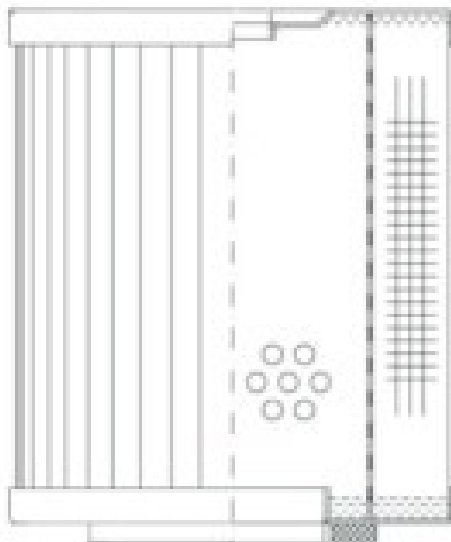

Dimensions (Inches)

Height: 6.81
O.D. Top: 3.9 **O.D. Bottom:** 3.9
I.D. Top: 0.59 **I.D. Bottom:** 1.61
Weight (lbs): 1

Rating

Micron 1: 10 **Beta Ratio 1:** 200/9.9
Micron 2: **Beta Ratio 2:** 1000/12.4
Flow Rate (GPM): **Capacity (gr):** 53.5513
Collapse Pressure (psi): 58 **Burst Pressure (psi)**

Misc. Information

Thread Type:
Thread Size (in):
By-pass: No
Handle: No
Wrap: No

Contact Information

Big Filter Inc.
162 Kerr Dr.
Sault Ste. Marie, ON
P6A 5H9
Canada

Big Filter Inc.
605 Ridge St, #144
Sault Ste. Marie, MI
49783
USA