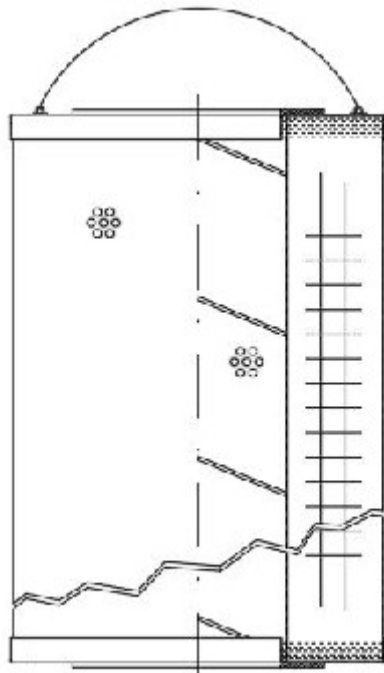

Contact Information

Big Filter Inc.
162 Kerr Dr.
Sault Ste. Marie, ON
P6A 5H9
Canada

Big Filter Inc.
605 Ridge St, #144
Sault Ste. Marie, MI
49783
USA

Toll Free: 866-673-0345
Direct: 705-255-2493

info@bigfilterstore.com
<https://www.bigfilterstore.com>