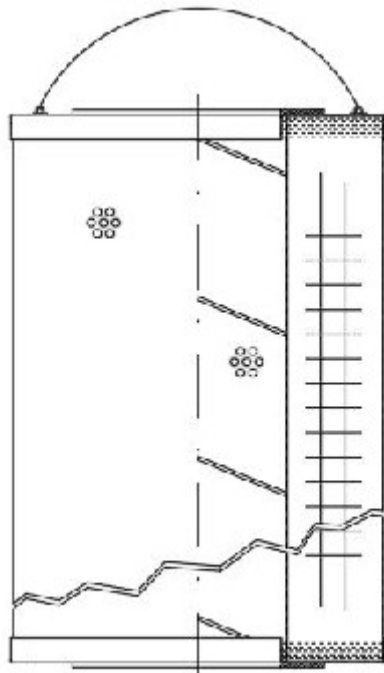

Buy Big, Save Big! - www.bigfilterstore.com - 866-673-0345

Technical Data for Big Filter #: BFS-7CB08

[Click to view stock, pricing and volume discount information](#)

Filter Type Details

Part Type: Hydraulic
Filter Type: Return Line
Media: Cellulose
Seal Material: Buna
Fluid Type: HH / HL / HM / HV
Flow Direction: Outside-In

Dimensions (Inches)

Height: 17.95
O.D. Top: 5.98 **O.D. Bottom:** 5.98
I.D. Top: 2.62 **I.D. Bottom:** 2.62
Weight (lbs): 4.4

Rating

Micron 1: 10 **Beta Ratio 1:** 2/10
Micron 2: **Beta Ratio 2:** **Capacity (gr):** 176.76
Flow Rate (GPM): **Burst Pressure (psi)** **Filter area (sq in):** 4419

Misc. Information

Thread Type: **Thread Size (in):**
By-pass: No
Handle: Yes
Wrap: Yes

Contact Information

Big Filter Inc.
 162 Kerr Dr.
 Sault Ste. Marie, ON
 P6A 5H9
 Canada

Big Filter Inc.
 605 Ridge St, #144
 Sault Ste. Marie, MI
 49783
 USA