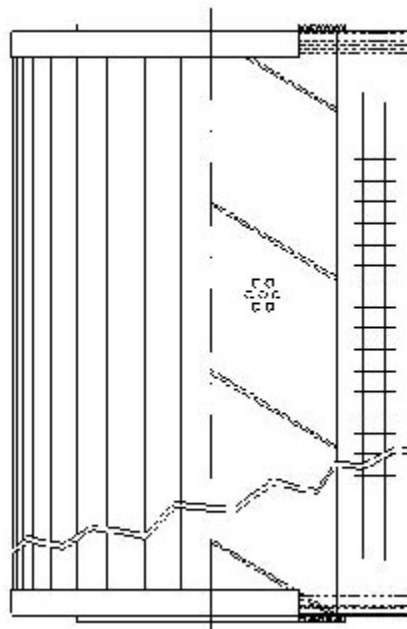

Buy Big, Save Big! - www.bigfilterstore.com - 866-673-0345

Technical Data for Big Filter #: BFS-7CB0C

[Click to view stock, pricing and volume discount information](#)

Filter Type Details

Part Type: Hydraulic
Filter Type: Return Line
Media: Glass/Water Removal
Seal Material: Buna
Fluid Type: HH / HL / HM / HV
Flow Direction: Outside-In

Dimensions (Inches)

Height: 17.95
O.D. Top: 5.98 **O.D. Bottom:** 5.98
I.D. Top: 2.62 **I.D. Bottom:** 2.62
Weight (lbs): 5.7

Rating

Micron 1: 3 **Beta Ratio 1:** 200/3
Micron 2: **Beta Ratio 2:** 1000/4.5
Flow Rate (GPM): **Capacity (gr):** 126.466
Collapse Pressure (psi): 102 **Burst Pressure (psi)**
Filter area (sq in): 1709

Misc. Information

Thread Type:
Thread Size (in):
By-pass: No
Handle: No
Wrap: Yes

Contact Information

Big Filter Inc.
 162 Kerr Dr.
 Sault Ste. Marie, ON
 P6A 5H9
 Canada

Big Filter Inc.
 605 Ridge St, #144
 Sault Ste. Marie, MI
 49783
 USA