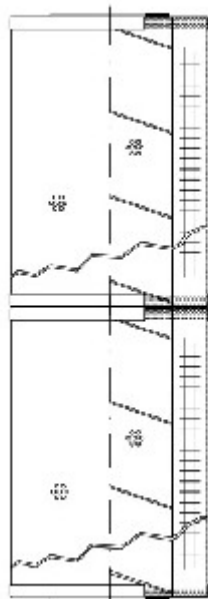

Buy Big, Save Big! - www.bigfilterstore.com - 866-673-0345

Technical Data for Big Filter #: BFS-7CB0F

[Click to view stock, pricing and volume discount information](#)

Filter Type Details

Part Type: Hydraulic
Filter Type: Return Line
Media: Cellulose/Water Removal
Seal Material: Buna
Fluid Type: HH / HL / HM / HV
Flow Direction: Outside-In

Dimensions (Inches)

Height: 35.79
O.D. Top: 5.98 **O.D. Bottom:** 5.98
I.D. Top: 2.62 **I.D. Bottom:** 2.62
Weight (lbs): 7

Rating

Micron 1: 3 **Beta Ratio 1:** 2/3
Micron 2: **Beta Ratio 2:** **Capacity (gr):** 194.48
Flow Rate (GPM): **Burst Pressure (psi)**

Misc. Information

Thread Type:
Thread Size (in):
By-pass: No
Handle: No
Wrap: Yes

Contact Information

Big Filter Inc.
 162 Kerr Dr.
 Sault Ste. Marie, ON
 P6A 5H9
 Canada

Big Filter Inc.
 605 Ridge St, #144
 Sault Ste. Marie, MI
 49783
 USA