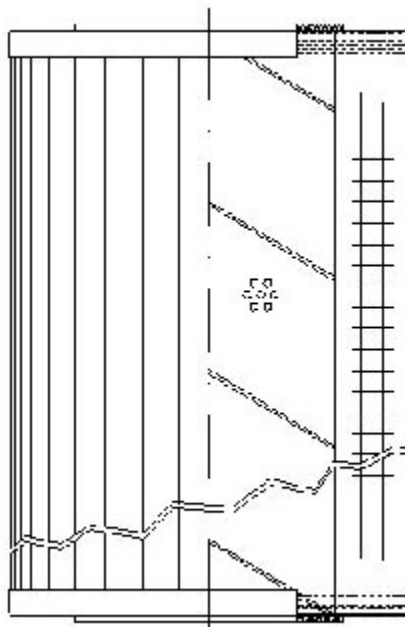

Buy Big, Save Big! - www.bigfilterstore.com - 866-673-0345

Technical Data for Big Filter #: BFS-7CB10

[Click to view stock, pricing and volume discount information](#)

Filter Type Details

Part Type: Hydraulic
Filter Type: Return Line
Media: Cellulose/Water Removal
Seal Material: Buna
Fluid Type: HH / HL / HM / HV
Flow Direction: Outside-In

Dimensions (Inches)

Height: 14.45
O.D. Top: 5.99 **O.D. Bottom:** 5.99
I.D. Top: 3.5 **I.D. Bottom:** 3.5
Weight (lbs): 4.7

Rating

Micron 1: 5 **Beta Ratio 1:** 2/5
Micron 2: **Beta Ratio 2:** **Capacity (gr):** 56.32
Flow Rate (GPM): **Burst Pressure (psi)**
Collapse Pressure (psi): 73
Filter area (sq in): 1408

Misc. Information

Thread Type:
Thread Size (in):
By-pass: No
Handle: No
Wrap: No

Contact Information

Big Filter Inc.
 162 Kerr Dr.
 Sault Ste. Marie, ON
 P6A 5H9
 Canada

Big Filter Inc.
 605 Ridge St, #144
 Sault Ste. Marie, MI
 49783
 USA