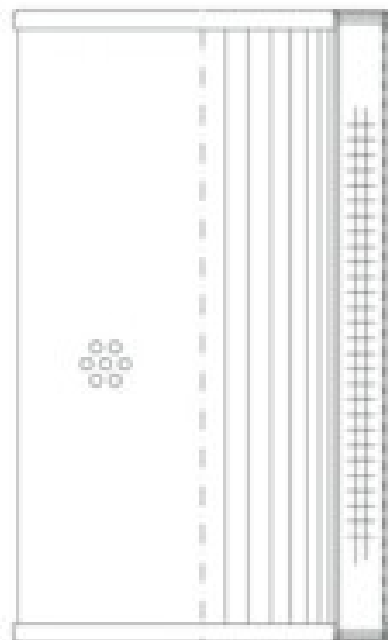

Buy Big, Save Big! - www.bigfilterstore.com - 866-673-0345

Technical Data for Big Filter #: BFS-7CB6C

[Click to view stock, pricing and volume discount information](#)

Filter Type Details

Part Type: Hydraulic
Filter Type: Suction
Media: Wire Mesh
Seal Material:
Fluid Type: HH / HL / HM / HV
Flow Direction: Inside-Out

Dimensions (Inches)

Height: 6.45
O.D. Top: 2.3 **O.D. Bottom:** 2.3
I.D. Top: 1.11 **I.D. Bottom:** 1.11
Weight (lbs): 0.427

Rating

Micron 1: 60
Micron 2:
Flow Rate (GPM):
Collapse Pressure (psi): 73
Filter area (sq in): 250
Beta Ratio 1:
Beta Ratio 2:
Capacity (gr):
Burst Pressure (psi)

Misc. Information

Thread Type:
Thread Size (in):
By-pass: No
Handle: No
Wrap: Yes

Contact Information

Big Filter Inc.
162 Kerr Dr.
Sault Ste. Marie, ON
P6A 5H9
Canada

Big Filter Inc.
605 Ridge St, #144
Sault Ste. Marie, MI
49783
USA