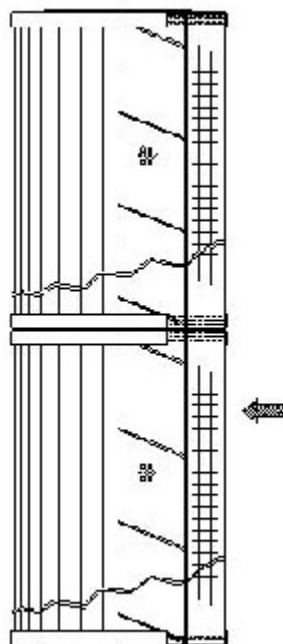

Buy Big, Save Big! - www.bigfilterstore.com - 866-673-0345

Technical Data for Big Filter #: BFS-7CBD1

[Click to view stock, pricing and volume discount information](#)

Filter Type Details

Part Type: Hydraulic
Filter Type: Return Line
Media: Polyester
Seal Material: Buna
Fluid Type: HH / HL / HM / HV
Flow Direction: Outside-In

Dimensions (Inches)

Height: 35.79
O.D. Top: 5.98 **O.D. Bottom:** 5.98
I.D. Top: 2.13 **I.D. Bottom:** 2.13
Weight (lbs): 6.5

Rating

Micron 1: 10 **Beta Ratio 1:** 2/10
Micron 2: **Beta Ratio 2:**
Flow Rate (GPM): **Capacity (gr):**
Collapse Pressure (psi): 102 **Burst Pressure (psi)**
Filter area (sq in):

Misc. Information

Thread Type:
Thread Size (in):
By-pass: No
Handle: No
Wrap: No

Contact Information

Big Filter Inc.
 162 Kerr Dr.
 Sault Ste. Marie, ON
 P6A 5H9
 Canada

Big Filter Inc.
 605 Ridge St, #144
 Sault Ste. Marie, MI
 49783
 USA