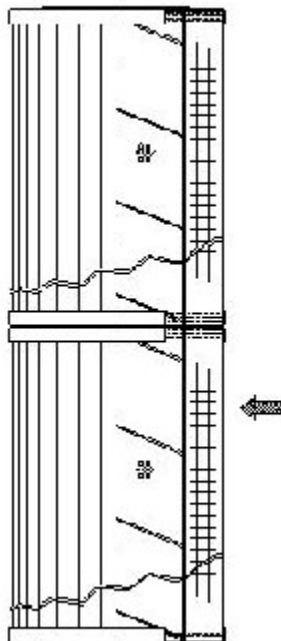

Buy Big, Save Big! - www.bigfilterstore.com - 866-673-0345

Technical Data for Big Filter #: BFS-7CBD2

[Click to view stock, pricing and volume discount information](#)

Filter Type Details

Part Type: Hydraulic
Filter Type: Return Line
Media: Polyester
Seal Material: Buna
Fluid Type: HH / HL / HM / HV
Flow Direction: Outside-In

Dimensions (Inches)

Height: 35.79
O.D. Top: 5.98 **O.D. Bottom:** 5.98
I.D. Top: 2.13 **I.D. Bottom:** 2.13
Weight (lbs): 6.5

Rating

Micron 1: 25 **Beta Ratio 1:** 2/25
Micron 2: **Beta Ratio 2:**
Flow Rate (GPM): **Capacity (gr):**
Collapse Pressure (psi): 102 **Burst Pressure (psi)**
Filter area (sq in):

Misc. Information

Thread Type:
Thread Size (in):
By-pass: No
Handle: No
Wrap: No

Contact Information

Big Filter Inc.
 162 Kerr Dr.
 Sault Ste. Marie, ON
 P6A 5H9
 Canada

Big Filter Inc.
 605 Ridge St, #144
 Sault Ste. Marie, MI
 49783
 USA