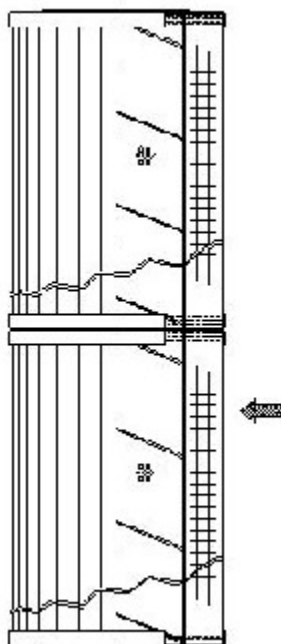

Buy Big, Save Big! - www.bigfilterstore.com - 866-673-0345

Technical Data for Big Filter #: BFS-7CBD3

[Click to view stock, pricing and volume discount information](#)

Filter Type Details

Part Type: Hydraulic
Filter Type: Return Line
Media: Polyester
Seal Material: Buna
Fluid Type: HH / HL / HM / HV
Flow Direction: Outside-In

Dimensions (Inches)

Height: 35.79
O.D. Top: 5.98 **O.D. Bottom:** 5.98
I.D. Top: 2.13 **I.D. Bottom:** 2.13
Weight (lbs): 6.5

Rating

Micron 1: 40 **Beta Ratio 1:** 10/40
Micron 2: **Beta Ratio 2:**
Flow Rate (GPM): **Capacity (gr):**
Collapse Pressure (psi): 102 **Burst Pressure (psi)**
Filter area (sq in):

Misc. Information

Thread Type:
Thread Size (in):
By-pass: No
Handle: No
Wrap: No

Contact Information

Big Filter Inc.
 162 Kerr Dr.
 Sault Ste. Marie, ON
 P6A 5H9
 Canada

Big Filter Inc.
 605 Ridge St, #144
 Sault Ste. Marie, MI
 49783
 USA