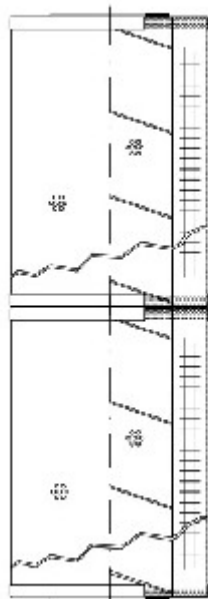

Buy Big, Save Big! - www.bigfilterstore.com - 866-673-0345

Technical Data for Big Filter #: BFS-7CBD4

[Click to view stock, pricing and volume discount information](#)

Filter Type Details

Part Type: Hydraulic
Filter Type: Return Line
Media: Polyester
Seal Material: Buna
Fluid Type: HH / HL / HM / HV
Flow Direction: Outside-In

Dimensions (Inches)

Height: 35.79
O.D. Top: 5.98 **O.D. Bottom:** 5.98
I.D. Top: 2.13 **I.D. Bottom:** 2.13
Weight (lbs): 6.5

Rating

Micron 1: 5 **Beta Ratio 1:** 2/5
Micron 2: **Beta Ratio 2:**
Flow Rate (GPM): **Capacity (gr):**
Collapse Pressure (psi): 102 **Burst Pressure (psi)**
Filter area (sq in):

Misc. Information

Thread Type:
Thread Size (in):
By-pass: No
Handle: No
Wrap: Yes

Contact Information

Big Filter Inc.
 162 Kerr Dr.
 Sault Ste. Marie, ON
 P6A 5H9
 Canada

Big Filter Inc.
 605 Ridge St, #144
 Sault Ste. Marie, MI
 49783
 USA