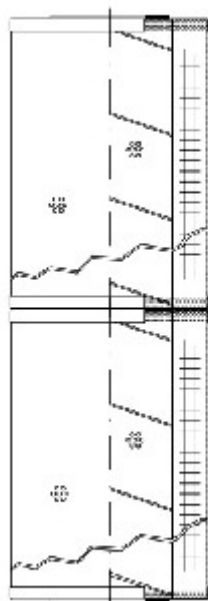

Buy Big, Save Big! - www.bigfilterstore.com - 866-673-0345

Technical Data for Big Filter #: BFS-7CBD6

[Click to view stock, pricing and volume discount information](#)

Filter Type Details

Part Type: Hydraulic
Filter Type: Return Line
Media: Polyester
Seal Material: Buna
Fluid Type: HH / HL / HM / HV
Flow Direction: Outside-In

Dimensions (Inches)

Height: 35.79
O.D. Top: 5.98 **O.D. Bottom:** 5.98
I.D. Top: 2.13 **I.D. Bottom:** 2.13
Weight (lbs): 6.5

Rating

Micron 1: 10 **Beta Ratio 1:** 2/10
Micron 2: **Beta Ratio 2:**
Flow Rate (GPM): **Capacity (gr):**
Collapse Pressure (psi): 102 **Burst Pressure (psi)**
Filter area (sq in):

Misc. Information

Thread Type:
Thread Size (in):
By-pass: No
Handle: No
Wrap: Yes

Contact Information

Big Filter Inc.
162 Kerr Dr.
Sault Ste. Marie, ON
P6A 5H9
Canada

Big Filter Inc.
605 Ridge St, #144
Sault Ste. Marie, MI
49783
USA