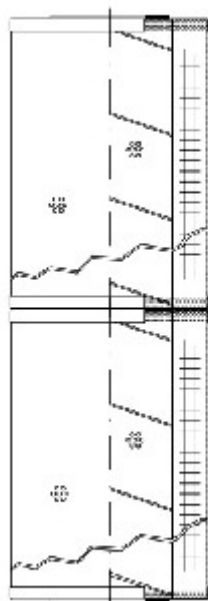

Buy Big, Save Big! - www.bigfilterstore.com - 866-673-0345

Technical Data for Big Filter #: BFS-7CBD7

[Click to view stock, pricing and volume discount information](#)

Filter Type Details

Part Type: Hydraulic
Filter Type: Return Line
Media: Polyester
Seal Material: Buna
Fluid Type: HH / HL / HM / HV
Flow Direction: Outside-In

Dimensions (Inches)

Height: 35.79
O.D. Top: 5.98 **O.D. Bottom:** 5.98
I.D. Top: 2.13 **I.D. Bottom:** 2.13
Weight (lbs): 6.5

Rating

Micron 1: 25 **Beta Ratio 1:** 2/25
Micron 2: **Beta Ratio 2:** **Capacity (gr):** **Burst Pressure (psi)**
Flow Rate (GPM): **Collapse Pressure (psi):** 102
Filter area (sq in):

Misc. Information

Thread Type:
Thread Size (in):
By-pass: No
Handle: No
Wrap: Yes

Contact Information

Big Filter Inc.
162 Kerr Dr.
Sault Ste. Marie, ON
P6A 5H9
Canada

Big Filter Inc.
605 Ridge St, #144
Sault Ste. Marie, MI
49783
USA