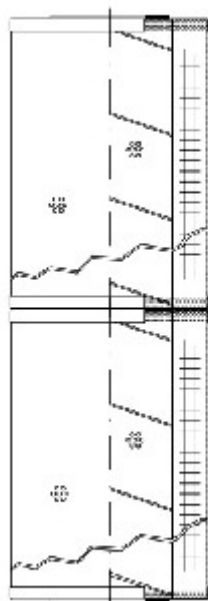

Contact Information

Big Filter Inc.
162 Kerr Dr.
Sault Ste. Marie, ON
P6A 5H9
Canada

Big Filter Inc.
605 Ridge St, #144
Sault Ste. Marie, MI
49783
USA

Toll Free: 866-673-0345
Direct: 705-255-2493

info@bigfilterstore.com
<https://www.bigfilterstore.com>