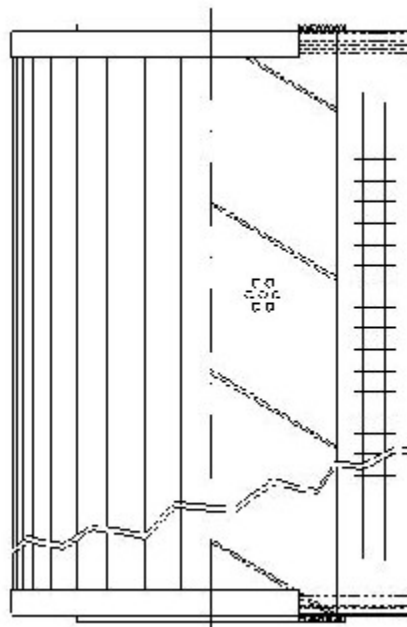

Buy Big, Save Big! - www.bigfilterstore.com - 866-673-0345

Technical Data for Big Filter #: BFS-7CBDA

[Click to view stock, pricing and volume discount information](#)

Filter Type Details

Part Type: Hydraulic
Filter Type: Return Line
Media: Polyester
Seal Material: Buna
Fluid Type: HH / HL / HM / HV
Flow Direction: Outside-In

Dimensions (Inches)

Height: 17.95
O.D. Top: 5.98 **O.D. Bottom:** 5.98
I.D. Top: 2.62 **I.D. Bottom:** 2.62
Weight (lbs): 5.7

Rating

Micron 1: 5 **Beta Ratio 1:** 2/5
Micron 2: **Beta Ratio 2:**
Flow Rate (GPM): **Capacity (gr):**
Collapse Pressure (psi): 102 **Burst Pressure (psi)**
Filter area (sq in):

Misc. Information

Thread Type:
Thread Size (in):
By-pass: No
Handle: No
Wrap: No

Contact Information

Big Filter Inc.
 162 Kerr Dr.
 Sault Ste. Marie, ON
 P6A 5H9
 Canada

Big Filter Inc.
 605 Ridge St, #144
 Sault Ste. Marie, MI
 49783
 USA