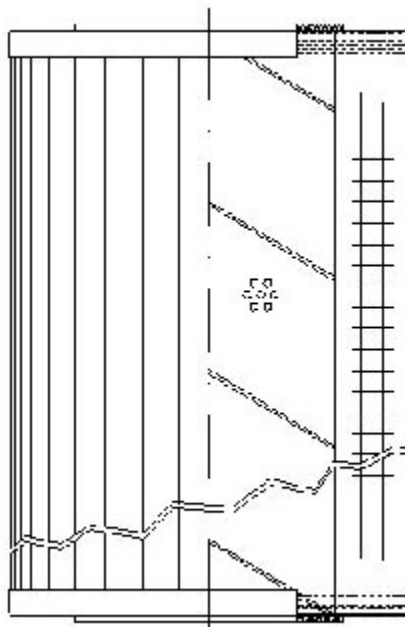

Buy Big, Save Big! - www.bigfilterstore.com - 866-673-0345

Technical Data for Big Filter #: BFS-7CBDE

[Click to view stock, pricing and volume discount information](#)

Filter Type Details

Part Type: Hydraulic
Filter Type: Return Line
Media: Polyester
Seal Material: Buna
Fluid Type: HH / HL / HM / HV
Flow Direction: Outside-In

Dimensions (Inches)

Height: 17.95
O.D. Top: 5.98 **O.D. Bottom:** 5.98
I.D. Top: 2.62 **I.D. Bottom:** 2.62
Weight (lbs): 5.7

Rating

Micron 1: 10 **Beta Ratio 1:** 2/10
Micron 2: **Beta Ratio 2:**
Flow Rate (GPM): **Capacity (gr):**
Collapse Pressure (psi): 102 **Burst Pressure (psi)**
Filter area (sq in):

Misc. Information

Thread Type:
Thread Size (in):
By-pass: No
Handle: No
Wrap: No

Contact Information

Big Filter Inc.
 162 Kerr Dr.
 Sault Ste. Marie, ON
 P6A 5H9
 Canada

Big Filter Inc.
 605 Ridge St, #144
 Sault Ste. Marie, MI
 49783
 USA