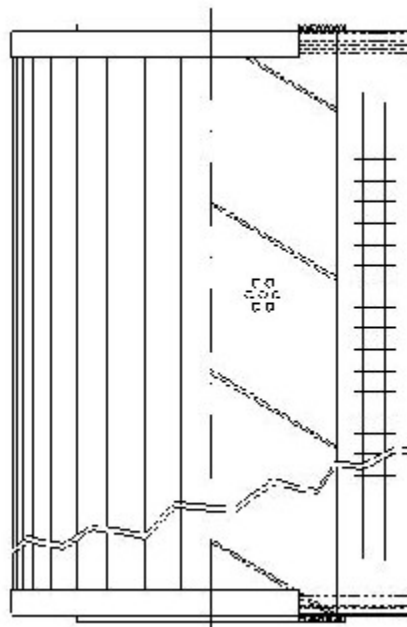

Buy Big, Save Big! - www.bigfilterstore.com - 866-673-0345

Technical Data for Big Filter #: BFS-7CBDF

[Click to view stock, pricing and volume discount information](#)

Filter Type Details

Part Type: Hydraulic
Filter Type: Return Line
Media: Polyester
Seal Material: Buna
Fluid Type: HH / HL / HM / HV
Flow Direction: Outside-In

Dimensions (Inches)

Height: 17.95
O.D. Top: 5.98 **O.D. Bottom:** 5.98
I.D. Top: 2.62 **I.D. Bottom:** 2.62
Weight (lbs): 5.7

Rating

Micron 1: 25 **Beta Ratio 1:** 2/25
Micron 2: **Beta Ratio 2:**
Flow Rate (GPM): **Capacity (gr):**
Collapse Pressure (psi): 102 **Burst Pressure (psi)**
Filter area (sq in):

Misc. Information

Thread Type:
Thread Size (in):
By-pass: No
Handle: No
Wrap: No

Contact Information

Big Filter Inc.
 162 Kerr Dr.
 Sault Ste. Marie, ON
 P6A 5H9
 Canada

Big Filter Inc.
 605 Ridge St, #144
 Sault Ste. Marie, MI
 49783
 USA