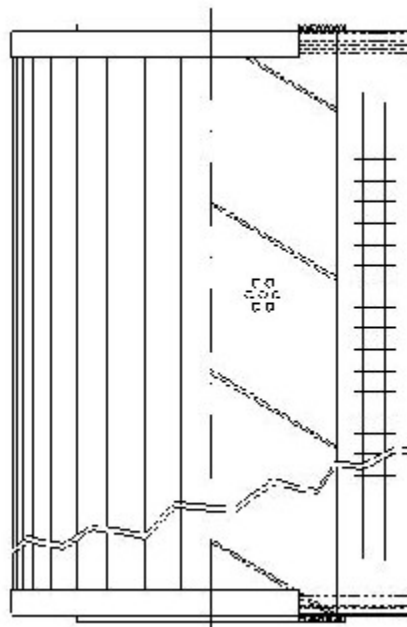

Buy Big, Save Big! - www.bigfilterstore.com - 866-673-0345

Technical Data for Big Filter #: BFS-7CBE0

[Click to view stock, pricing and volume discount information](#)

Filter Type Details

Part Type: Hydraulic
Filter Type: Return Line
Media: Polyester
Seal Material: Buna
Fluid Type: HH / HL / HM / HV
Flow Direction: Outside-In

Dimensions (Inches)

Height: 17.95
O.D. Top: 5.98 **O.D. Bottom:** 5.98
I.D. Top: 2.62 **I.D. Bottom:** 2.62
Weight (lbs): 5.7

Rating

Micron 1: 40 **Beta Ratio 1:** 10/40
Micron 2: **Beta Ratio 2:**
Flow Rate (GPM): **Capacity (gr):**
Collapse Pressure (psi): 102 **Burst Pressure (psi)**
Filter area (sq in):

Misc. Information

Thread Type:
Thread Size (in):
By-pass: No
Handle: No
Wrap: No

Contact Information

Big Filter Inc.
 162 Kerr Dr.
 Sault Ste. Marie, ON
 P6A 5H9
 Canada

Big Filter Inc.
 605 Ridge St, #144
 Sault Ste. Marie, MI
 49783
 USA