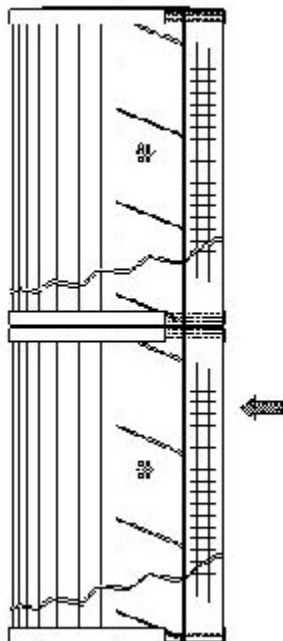

Buy Big, Save Big! - www.bigfilterstore.com - 866-673-0345

Technical Data for Big Filter #: BFS-82C36

[Click to view stock, pricing and volume discount information](#)

Filter Type Details

Part Type: Hydraulic
Filter Type: Return Line
Media: Polyester
Seal Material: Buna
Fluid Type: HH / HL / HM / HV
Flow Direction: Outside-In

Dimensions (Inches)

Height: 35.79
O.D. Top: 5.98 **O.D. Bottom:** 5.98
I.D. Top: 2.62 **I.D. Bottom:** 2.62
Weight (lbs): 12.5

Rating

Micron 1: 5 **Beta Ratio 1:** 2/5
Micron 2: **Beta Ratio 2:**
Flow Rate (GPM): **Capacity (gr):**
Collapse Pressure (psi):102 **Burst Pressure (psi)**
Filter area (sq in):

Misc. Information

Thread Type:
Thread Size (in):
By-pass: No
Handle: No
Wrap: No

Contact Information

Big Filter Inc.
 162 Kerr Dr.
 Sault Ste. Marie, ON
 P6A 5H9
 Canada

Big Filter Inc.
 605 Ridge St, #144
 Sault Ste. Marie, MI
 49783
 USA