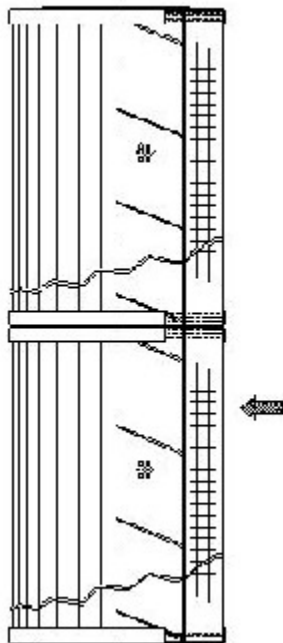

Buy Big, Save Big! - www.bigfilterstore.com - 866-673-0345

Technical Data for Big Filter #: BFS-82C37

[Click to view stock, pricing and volume discount information](#)

Filter Type Details

Part Type: Hydraulic
Filter Type: Return Line
Media: Polyester
Seal Material: Buna
Fluid Type: HH / HL / HM / HV
Flow Direction: Outside-In

Dimensions (Inches)

Height: 35.79
O.D. Top: 5.98 **O.D. Bottom:** 5.98
I.D. Top: 2.62 **I.D. Bottom:** 2.62
Weight (lbs): 12.5

Rating

Micron 1: 10 **Beta Ratio 1:** 2/10
Micron 2: **Beta Ratio 2:**
Flow Rate (GPM): **Capacity (gr):**
Collapse Pressure (psi):102 **Burst Pressure (psi)**
Filter area (sq in):

Misc. Information

Thread Type:
Thread Size (in):
By-pass: No
Handle: No
Wrap: No

Contact Information

Big Filter Inc.
 162 Kerr Dr.
 Sault Ste. Marie, ON
 P6A 5H9
 Canada

Big Filter Inc.
 605 Ridge St, #144
 Sault Ste. Marie, MI
 49783
 USA