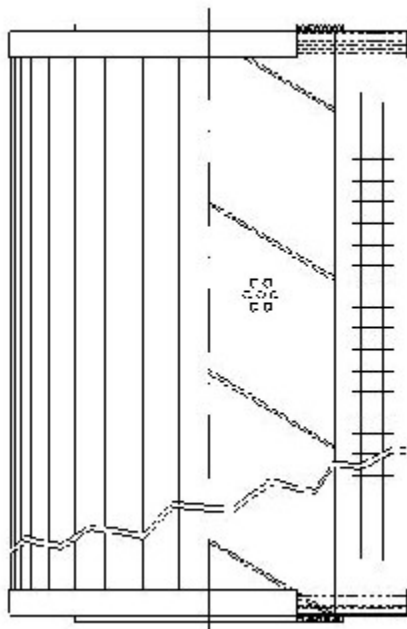

Buy Big, Save Big! - www.bigfilterstore.com - 866-673-0345

Technical Data for Big Filter #: BFS-82E46

[Click to view stock, pricing and volume discount information](#)

Filter Type Details

Part Type: Hydraulic
Filter Type: Return Line
Media: Polyester
Seal Material: Buna
Fluid Type: HH / HL / HM / HV
Flow Direction: Outside-In

Dimensions (Inches)

Height: 17.95
O.D. Top: 5.99 **O.D. Bottom:** 5.99
I.D. Top: 3.5 **I.D. Bottom:** 3.5
Weight (lbs): 4.7

Rating

Micron 1: 5 **Beta Ratio 1:** 2/5
Micron 2: **Beta Ratio 2:**
Flow Rate (GPM): **Capacity (gr):**
Collapse Pressure (psi): 102 **Burst Pressure (psi)**
Filter area (sq in):

Misc. Information

Thread Type:
Thread Size (in):
By-pass: No
Handle: No
Wrap: No

Contact Information

Big Filter Inc.
 162 Kerr Dr.
 Sault Ste. Marie, ON
 P6A 5H9
 Canada

Big Filter Inc.
 605 Ridge St, #144
 Sault Ste. Marie, MI
 49783
 USA