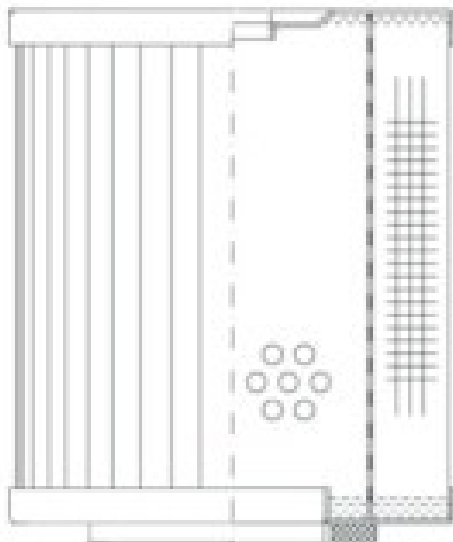

Dimensions (Inches)

Height: 5.23
O.D. Top: 2.76 **O.D. Bottom:** 2.76
I.D. Top: 0.49 **I.D. Bottom:** 1.14
Weight (lbs): 0.5

Rating

Micron 1: 10 **Beta Ratio 1:** 200/9.9
Micron 2: **Beta Ratio 2:** 1000/12.4
Flow Rate (GPM): **Capacity (gr):** 29.1742
Collapse Pressure (psi): 58 **Burst Pressure (psi)**
Filter area (sq in): 298

Misc. Information

Thread Type:
Thread Size (in):
By-pass: No
Handle: No
Wrap: No

Contact Information

Big Filter Inc.
 162 Kerr Dr.
 Sault Ste. Marie, ON
 P6A 5H9
 Canada

Big Filter Inc.
 605 Ridge St, #144
 Sault Ste. Marie, MI
 49783
 USA