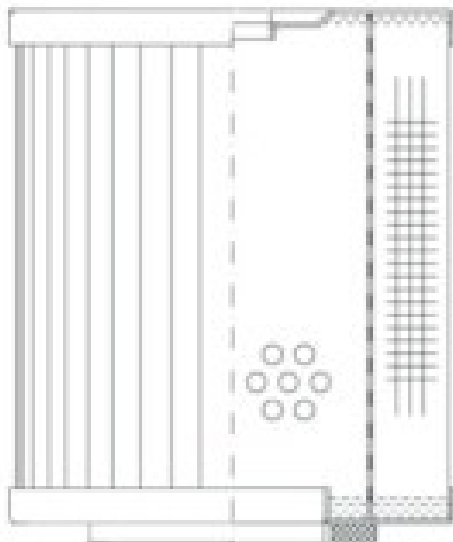

Dimensions (Inches)

Height: 5.23
O.D. Top: 2.76 **O.D. Bottom:** 2.76
I.D. Top: 0.49 **I.D. Bottom:** 1.14
Weight (lbs): 0.5

Rating

Micron 1: 20 **Beta Ratio 1:** 200/20.7
Micron 2: **Beta Ratio 2:** 1000/26.6
Flow Rate (GPM): **Capacity (gr):** 26.7604
Collapse Pressure (psi): 58 **Burst Pressure (psi)**
Filter area (sq in): 298

Misc. Information

Thread Type:
Thread Size (in):
By-pass: No
Handle: No
Wrap: No

Contact Information

Big Filter Inc.
162 Kerr Dr.
Sault Ste. Marie, ON
P6A 5H9
Canada

Big Filter Inc.
605 Ridge St, #144
Sault Ste. Marie, MI
49783
USA