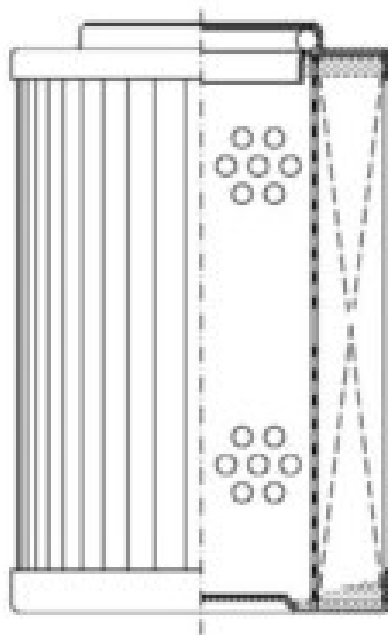

Buy Big, Save Big! - www.bigfilterstore.com - 866-673-0345

Technical Data for Big Filter #: BFS-8590A

[Click to view stock, pricing and volume discount information](#)

Filter Type Details

Part Type: Hydraulic
Filter Type: Pressure Line
Media: Wire Mesh
Seal Material: Buna
Fluid Type: HH / HL / HM / HV
Flow Direction: Outside-In

Dimensions (Inches)

Height: 6.06
O.D. Top: 2.44 **O.D. Bottom:** 2.44
I.D. Top: 1.27 **I.D. Bottom:**
Weight (lbs): 2.5

Rating

Micron 1: 25 **Beta Ratio 1:**
Micron 2: **Beta Ratio 2:**
Flow Rate (GPM): **Capacity (gr):**
Collapse Pressure (psi): 145 **Burst Pressure (psi)**
Filter area (sq in): 190

Misc. Information

Thread Type:
Thread Size (in):
By-pass: No
Handle: No
Wrap: No

Contact Information

Big Filter Inc.
162 Kerr Dr.
Sault Ste. Marie, ON
P6A 5H9
Canada

Big Filter Inc.
605 Ridge St, #144
Sault Ste. Marie, MI
49783
USA