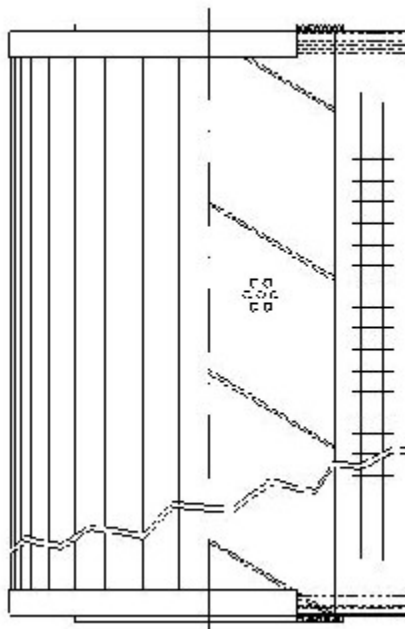

Dimensions (Inches)

Height: 14.45
O.D. Top: 5.99 **O.D. Bottom:** 5.99
I.D. Top: 3.5 **I.D. Bottom:** 3.5
Weight (lbs): 5.4

Rating

Micron 1: 5 **Beta Ratio 1:** 2/5
Micron 2: **Beta Ratio 2:**
Flow Rate (GPM): **Capacity (gr):**
Collapse Pressure (psi): 102 **Burst Pressure (psi)**
Filter area (sq in):

Misc. Information

Thread Type:
Thread Size (in):
By-pass: No
Handle: No
Wrap: No

Contact Information

Big Filter Inc.
 162 Kerr Dr.
 Sault Ste. Marie, ON
 P6A 5H9
 Canada

Big Filter Inc.
 605 Ridge St, #144
 Sault Ste. Marie, MI
 49783
 USA