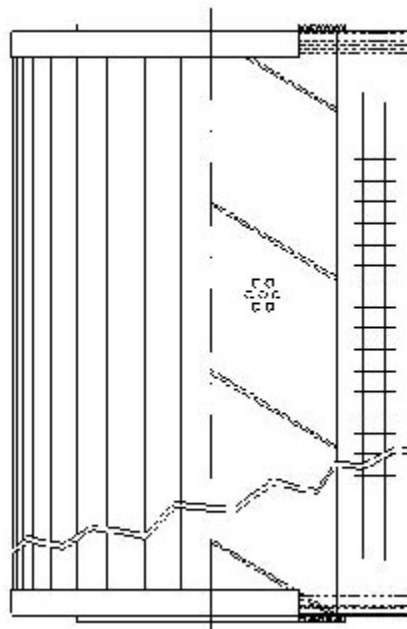

Buy Big, Save Big! - www.bigfilterstore.com - 866-673-0345

Technical Data for Big Filter #: BFS-8CC35

[Click to view stock, pricing and volume discount information](#)

Filter Type Details

Part Type: Hydraulic
Filter Type: Return Line
Media: Polyester
Seal Material: Buna
Fluid Type: HH / HL / HM / HV
Flow Direction: Outside-In

Dimensions (Inches)

Height: 14.45
O.D. Top: 5.99 **O.D. Bottom:** 5.99
I.D. Top: 3.5 **I.D. Bottom:** 3.5
Weight (lbs): 5.4

Rating

Micron 1: 10 **Beta Ratio 1:** 2/10
Micron 2: **Beta Ratio 2:**
Flow Rate (GPM): **Capacity (gr):**
Collapse Pressure (psi): 102 **Burst Pressure (psi)**
Filter area (sq in):

Misc. Information

Thread Type:
Thread Size (in):
By-pass: No
Handle: No
Wrap: No

Contact Information

Big Filter Inc.
 162 Kerr Dr.
 Sault Ste. Marie, ON
 P6A 5H9
 Canada

Big Filter Inc.
 605 Ridge St, #144
 Sault Ste. Marie, MI
 49783
 USA