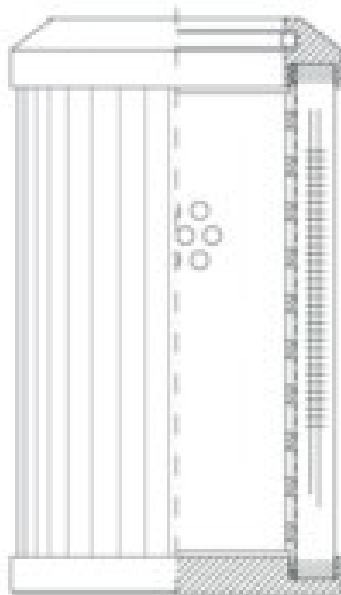

Dimensions (Inches)

Height: 3.94
O.D. Top: 1.3 **O.D. Bottom:** 1.3
I.D. Top: 0.65 **I.D. Bottom:**
Weight (lbs): 0.33

Rating

Micron 1: 10
Micron 2:
Flow Rate (GPM):
Collapse Pressure (psi): 3045
Filter area (sq in): 50
Beta Ratio 1:
Beta Ratio 2:
Capacity (gr):
Burst Pressure (psi)

Misc. Information

Thread Type:
Thread Size (in):
By-pass: No
Handle: No
Wrap: No

Contact Information

Big Filter Inc.
162 Kerr Dr.
Sault Ste. Marie, ON
P6A 5H9
Canada

Big Filter Inc.
605 Ridge St, #144
Sault Ste. Marie, MI
49783
USA