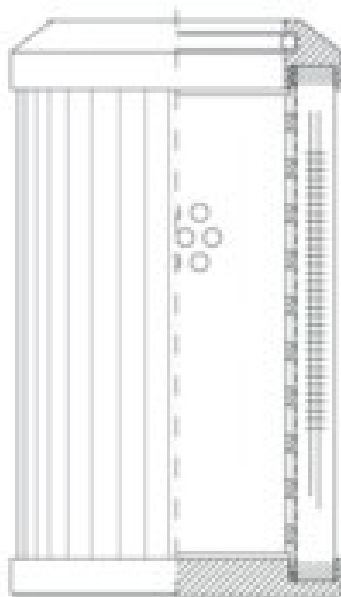

Buy Big, Save Big! - www.bigfilterstore.com - 866-673-0345

Technical Data for Big Filter #: BFS-8CDDA

[Click to view stock, pricing and volume discount information](#)

Filter Type Details

Part Type: Hydraulic
Filter Type: Pressure Line
Media: Wire Mesh
Seal Material: Viton
Fluid Type: HH / HL / HM / HV
Flow Direction: Outside-In

Dimensions (Inches)

Height: 3.94
O.D. Top: 1.3 **O.D. Bottom:** 1.3
I.D. Top: 0.65 **I.D. Bottom:**
Weight (lbs): 0.33

Rating

Micron 1: 25
Micron 2:
Flow Rate (GPM):
Collapse Pressure (psi): 3045
Filter area (sq in): 50
Beta Ratio 1:
Beta Ratio 2:
Capacity (gr):
Burst Pressure (psi)

Misc. Information

Thread Type:
Thread Size (in):
By-pass: No
Handle: No
Wrap: No

Contact Information

Big Filter Inc.
162 Kerr Dr.
Sault Ste. Marie, ON
P6A 5H9
Canada

Big Filter Inc.
605 Ridge St, #144
Sault Ste. Marie, MI
49783
USA