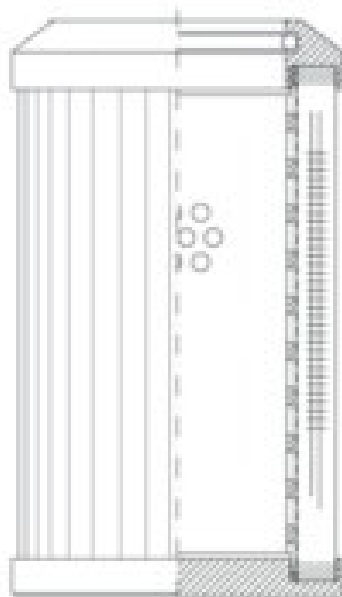

Dimensions (Inches)

Height: 9.96
O.D. Top: 3.56 **O.D. Bottom:** 3.56
I.D. Top: 1.97 **I.D. Bottom:**
Weight (lbs): 4.127

Rating

Micron 1: 10 **Beta Ratio 1:** 200/9.9
Micron 2: **Beta Ratio 2:** 1000/12.4
Flow Rate (GPM): **Capacity (gr):** 73.3271
Collapse Pressure (psi): 3045 **Burst Pressure (psi)**
Filter area (sq in): 749

Misc. Information

Thread Type:
Thread Size (in):
By-pass: No
Handle: No
Wrap: No

Contact Information

Big Filter Inc.
 162 Kerr Dr.
 Sault Ste. Marie, ON
 P6A 5H9
 Canada

Big Filter Inc.
 605 Ridge St, #144
 Sault Ste. Marie, MI
 49783
 USA