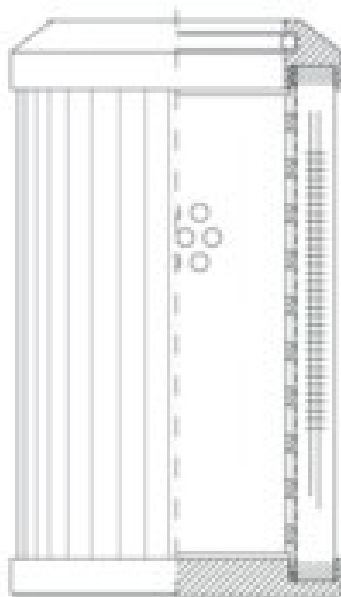

Dimensions (Inches)

Height: 9.96
O.D. Top: 3.56 **O.D. Bottom:** 3.56
I.D. Top: 1.97 **I.D. Bottom:**
Weight (lbs): 4.127

Rating

Micron 1: 20
Micron 2:
Flow Rate (GPM):
Collapse Pressure (psi): 3045
Filter area (sq in): 749

Beta Ratio 1: 200/20.7
Beta Ratio 2: 1000/26.6
Capacity (gr): 67.2602
Burst Pressure (psi)

Misc. Information

Thread Type:
Thread Size (in):
By-pass: No
Handle: No
Wrap: No

Contact Information

Big Filter Inc.
162 Kerr Dr.
Sault Ste. Marie, ON
P6A 5H9
Canada