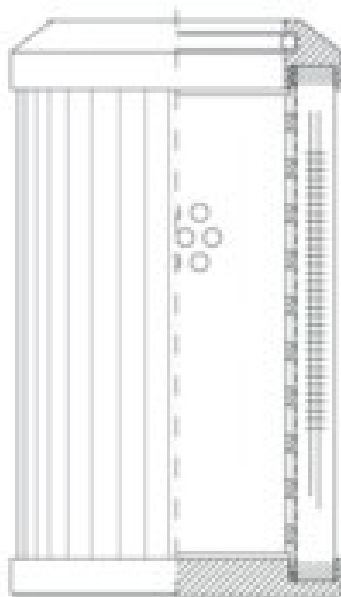

Dimensions (Inches)

Height: 19.17
O.D. Top: 3.56 **O.D. Bottom:** 3.56
I.D. Top: 1.97 **I.D. Bottom:**
Weight (lbs): 5.912

Rating

Micron 1: 5 **Beta Ratio 1:** 200/5.4
Micron 2: **Beta Ratio 2:** 1000/7.7
Flow Rate (GPM): **Capacity (gr):** 68.4947
Collapse Pressure (psi): 3045 **Burst Pressure (psi)**
Filter area (sq in): 731

Misc. Information

Thread Type:
Thread Size (in):
By-pass: No
Handle: No
Wrap: No

Contact Information

Big Filter Inc.
162 Kerr Dr.
Sault Ste. Marie, ON
P6A 5H9
Canada

Big Filter Inc.
605 Ridge St, #144
Sault Ste. Marie, MI
49783
USA