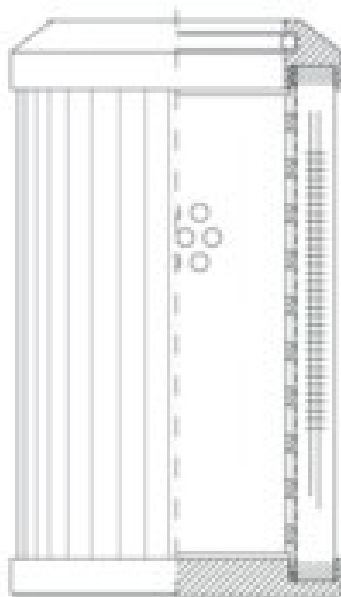

Buy Big, Save Big! - www.bigfilterstore.com - 866-673-0345

Technical Data for Big Filter #: BFS-8CE27

[Click to view stock, pricing and volume discount information](#)

Filter Type Details

Part Type: Hydraulic
Filter Type: Pressure Line
Media: Glass
Seal Material: Viton
Fluid Type: HH / HL / HM / HV
Flow Direction: Outside-In

Dimensions (Inches)

Height: 25.63
O.D. Top: 3.56 **O.D. Bottom:** 3.56
I.D. Top: 1.97 **I.D. Bottom:**
Weight (lbs): 6.357

Rating

Micron 1: 10
Micron 2:
Flow Rate (GPM):
Collapse Pressure (psi): 3045
Filter area (sq in): 980

Beta Ratio 1: 200/9.9
Beta Ratio 2: 1000/12.4
Capacity (gr): 95.942
Burst Pressure (psi)

Misc. Information

Thread Type:
Thread Size (in):
By-pass: No
Handle: No
Wrap: No

Contact Information

Big Filter Inc.
162 Kerr Dr.
Sault Ste. Marie, ON
P6A 5H9
Canada