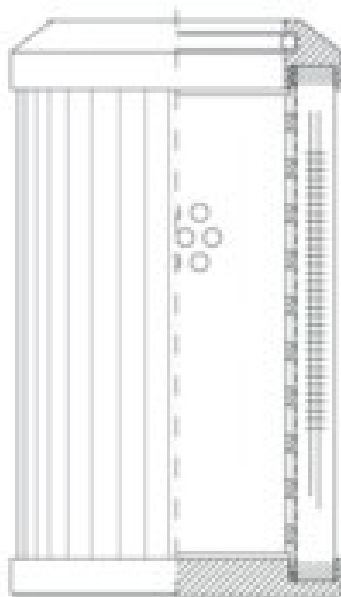

Dimensions (Inches)

Height: 25.63
O.D. Top: 3.56 **O.D. Bottom:** 3.56
I.D. Top: 1.97 **I.D. Bottom:**
Weight (lbs): 6.357

Rating

Micron 1: 20
Micron 2:
Flow Rate (GPM):
Collapse Pressure (psi): 3045
Filter area (sq in): 980

Beta Ratio 1: 200/20.7
Beta Ratio 2: 1000/26.6
Capacity (gr): 88.004
Burst Pressure (psi)

Misc. Information

Thread Type:
Thread Size (in):
By-pass: No
Handle: No
Wrap: No

Contact Information

Big Filter Inc.
162 Kerr Dr.
Sault Ste. Marie, ON
P6A 5H9
Canada