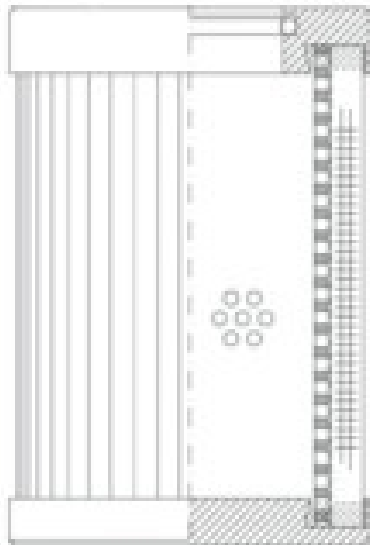

Buy Big, Save Big! - www.bigfilterstore.com - 866-673-0345

Technical Data for Big Filter #: BFS-8CE5C

[Click to view stock, pricing and volume discount information](#)

Filter Type Details

Part Type: Hydraulic
Filter Type: Pressure Line
Media: Wire Mesh
Seal Material: Viton
Fluid Type: HH / HL / HM / HV
Flow Direction: Outside-In

Dimensions (Inches)

Height: 3.38
O.D. Top: 2.09 **O.D. Bottom:** 2.09
I.D. Top: 1.08 **I.D. Bottom:**
Weight (lbs): 0.6432

Rating

Micron 1: 60
Micron 2:
Flow Rate (GPM):
Collapse Pressure (psi): 3045
Filter area (sq in): 77
Beta Ratio 1:
Beta Ratio 2:
Capacity (gr):
Burst Pressure (psi)

Misc. Information

Thread Type:
Thread Size (in):
By-pass: No
Handle: No
Wrap: No

Contact Information

Big Filter Inc.
162 Kerr Dr.
Sault Ste. Marie, ON
P6A 5H9
Canada

Big Filter Inc.
605 Ridge St, #144
Sault Ste. Marie, MI
49783
USA