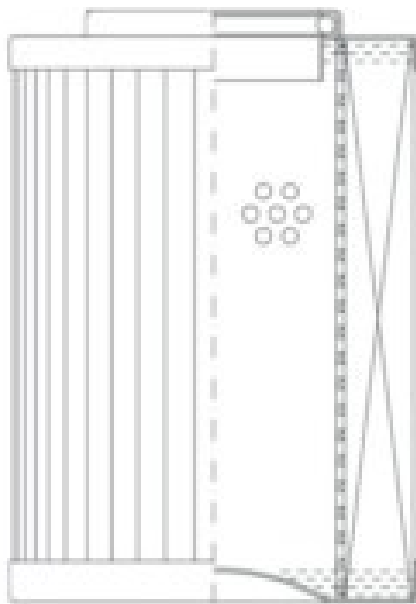

Buy Big, Save Big! - www.bigfilterstore.com - 866-673-0345

Technical Data for Big Filter #: BFS-8CE60

[Click to view stock, pricing and volume discount information](#)

Filter Type Details

Part Type: Hydraulic
Filter Type: Pressure Line
Media: Cellulose
Seal Material: Viton
Fluid Type: HH / HL / HM / HV
Flow Direction: Outside-In

Dimensions (Inches)

Height: 11.97
O.D. Top: 2.09 **O.D. Bottom:** 2.09
I.D. Top: 1.08 **I.D. Bottom:**
Weight (lbs): 1.107

Rating

Micron 1: 25 **Beta Ratio 1:** 2/25
Micron 2: **Beta Ratio 2:**
Flow Rate (GPM): **Capacity (gr):** 13.28
Collapse Pressure (psi): 305 **Burst Pressure (psi)**
Filter area (sq in): 332

Misc. Information

Thread Type:
Thread Size (in):
By-pass: No
Handle: No
Wrap: No

Contact Information

Big Filter Inc.
162 Kerr Dr.
Sault Ste. Marie, ON
P6A 5H9
Canada

Big Filter Inc.
605 Ridge St, #144
Sault Ste. Marie, MI
49783
USA